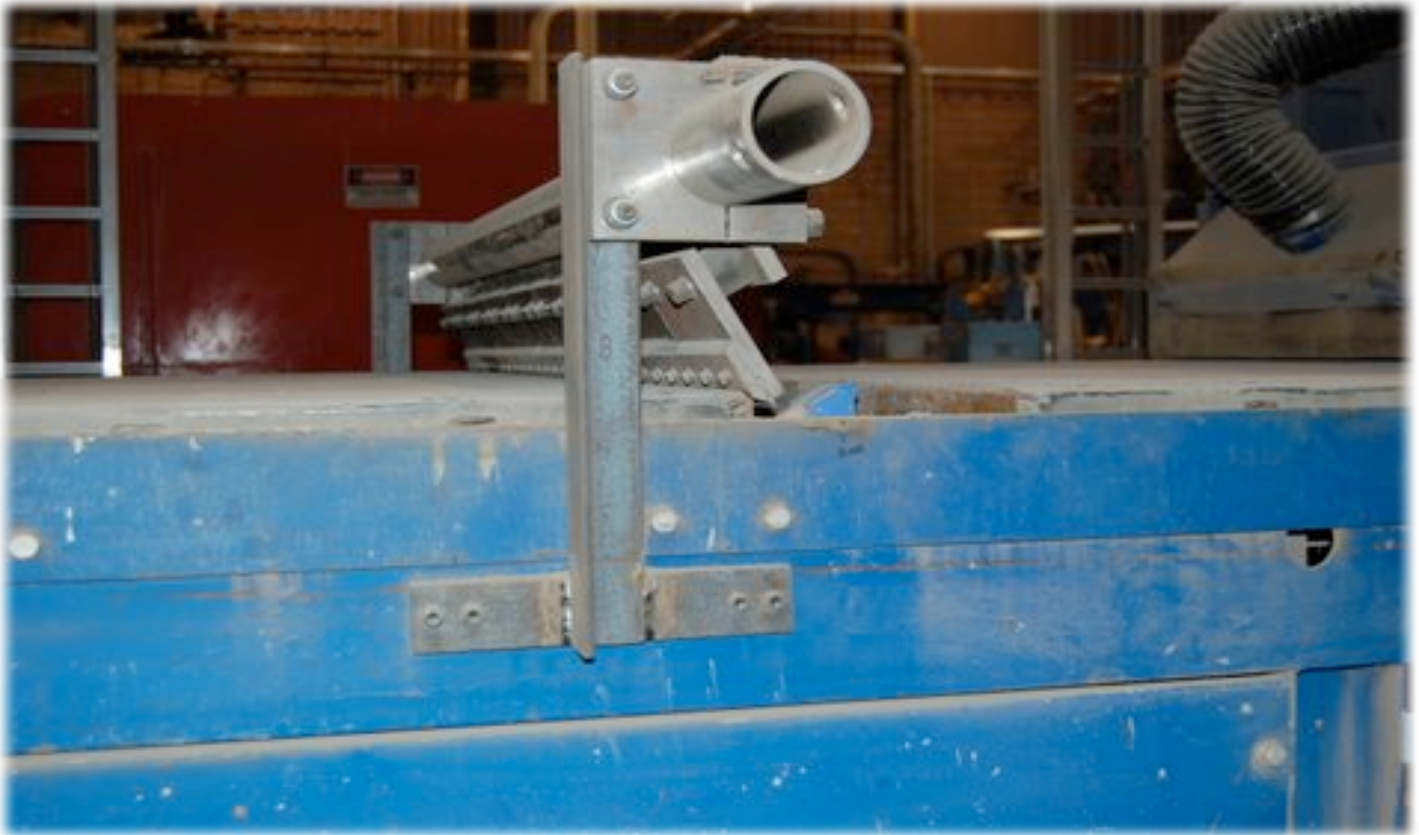

PALLET SCRAPER

The Company that needs a Pallet Scraper is already paying for it !

Concrete buildup on pallets will cause quality problems. Brushing will get rid of the dust, but not the buildup that is caused by spillage. Our pallet scraper has these field proven features:

- Hard, tungsten carbide scraper plates that have 4 sharp edges and are easily replaceable.....in fact all the carbide plates can be changed in less than 30 minutes.
- Special jam-proof design
- Spring loaded tension – requires no adjustment
- Small footprint.....does not require a floor stand.
- Cleaner pallets reduce mold wear and increase bottom flatness
- Molded block products have consistent height